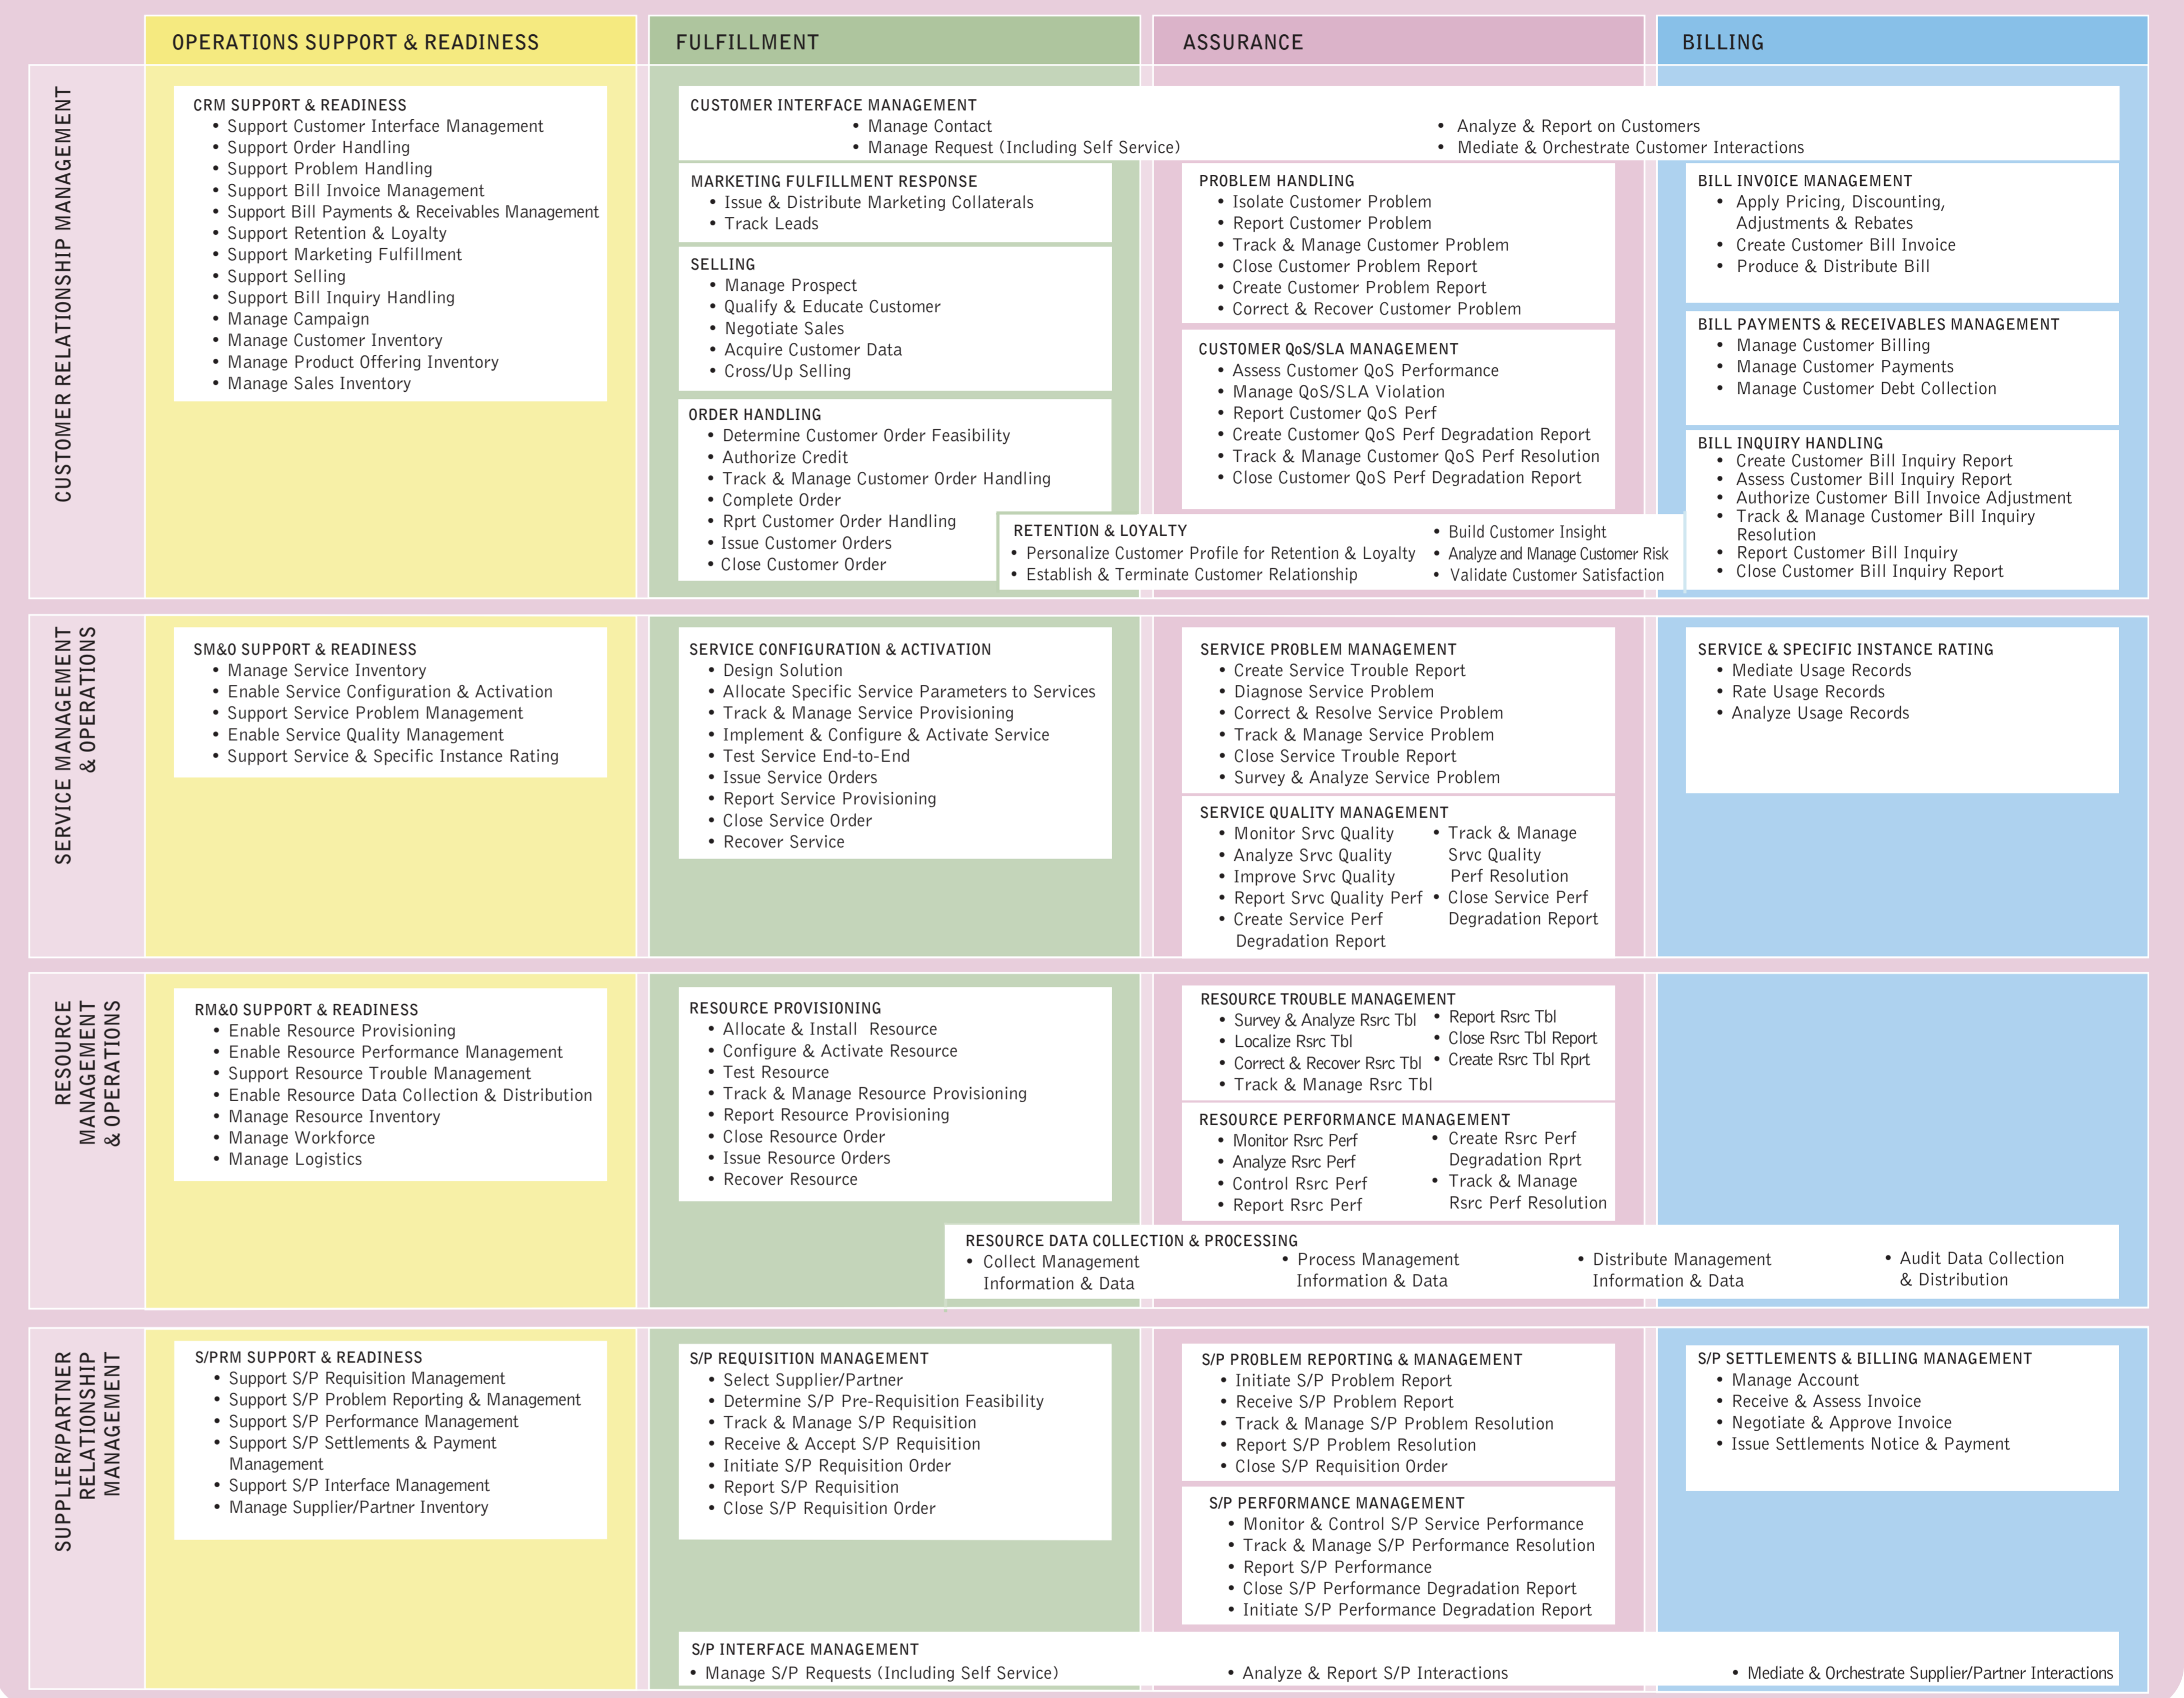

ENHANCED TELECOM OPERATIONS MAP® (eTOM) BUSINESS PROCESS FRAMEWORK RELEASE 7.0

STRATEGY, INFRASTRUCTURE & PRODUCT

OPERATIONS

ENTERPRISE MANAGEMENT