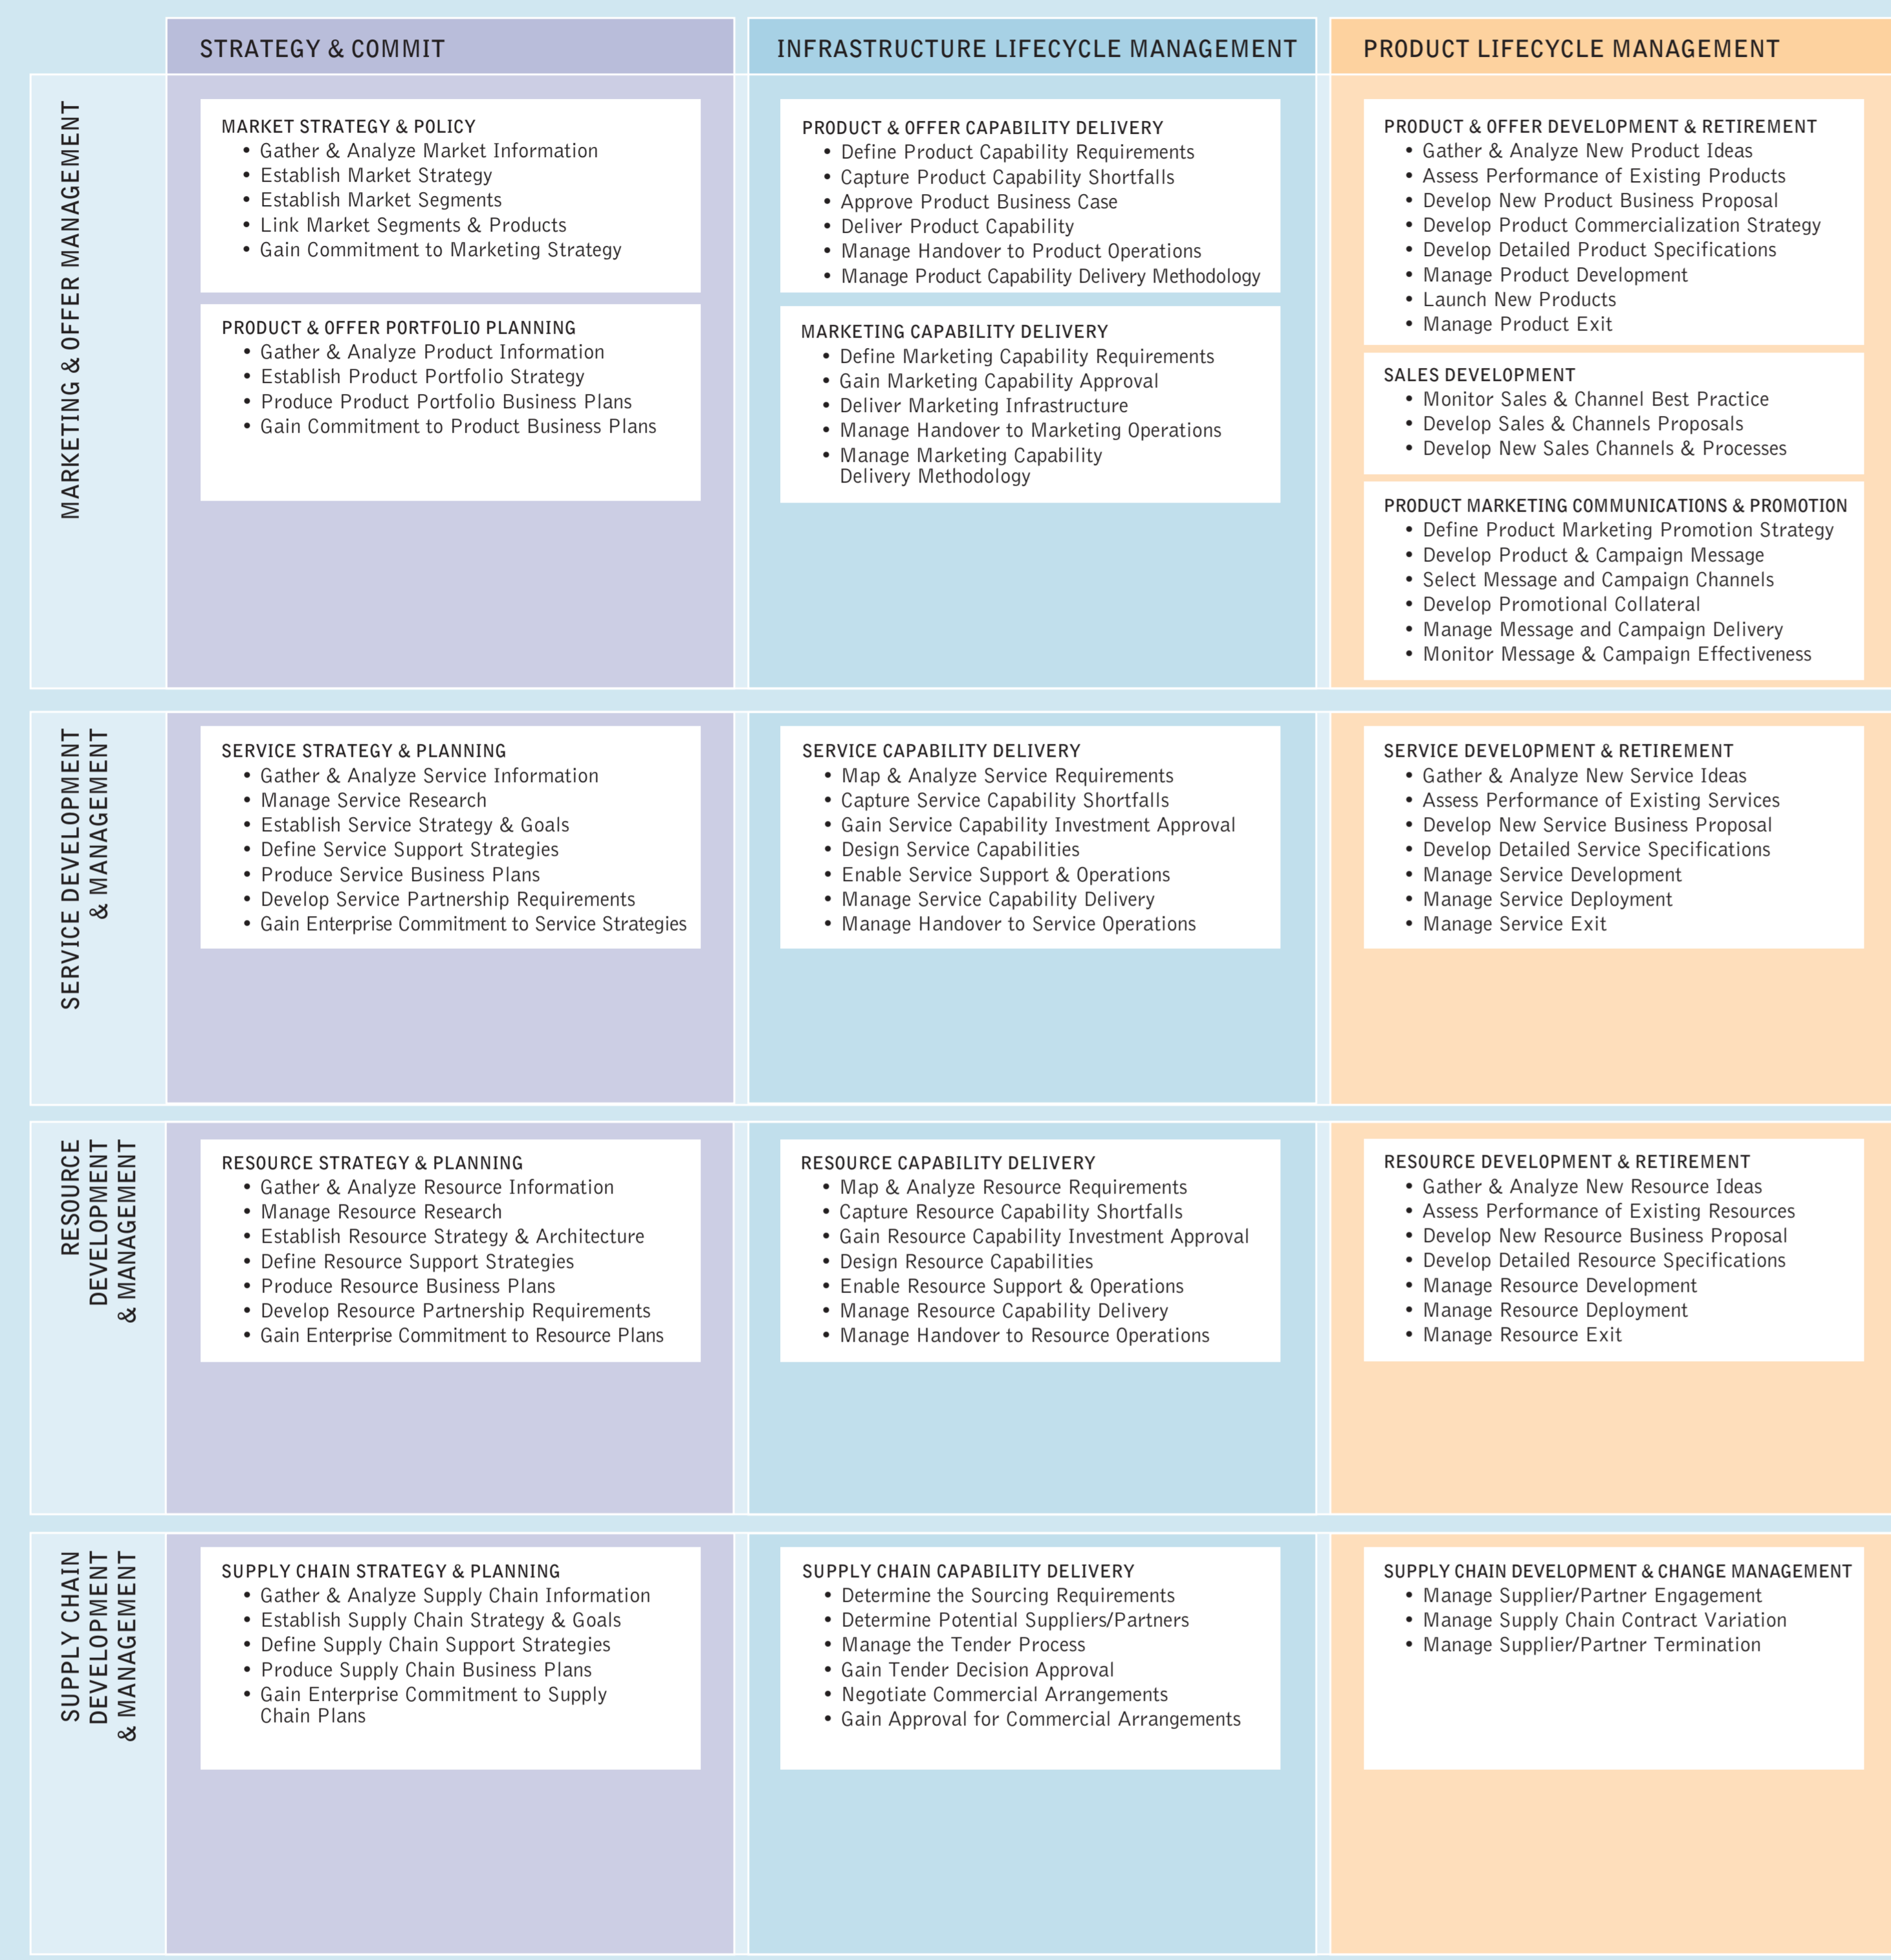

ENHANCED TELECOM OPERATIONS MAP® (eTOM) BUSINESS PROCESS FRAMEWORK RELEASE 7.0

STRATEGY, INFRASTRUCTURE & PRODUCT

OPERATIONS

ENTERPRISE MANAGEMENT